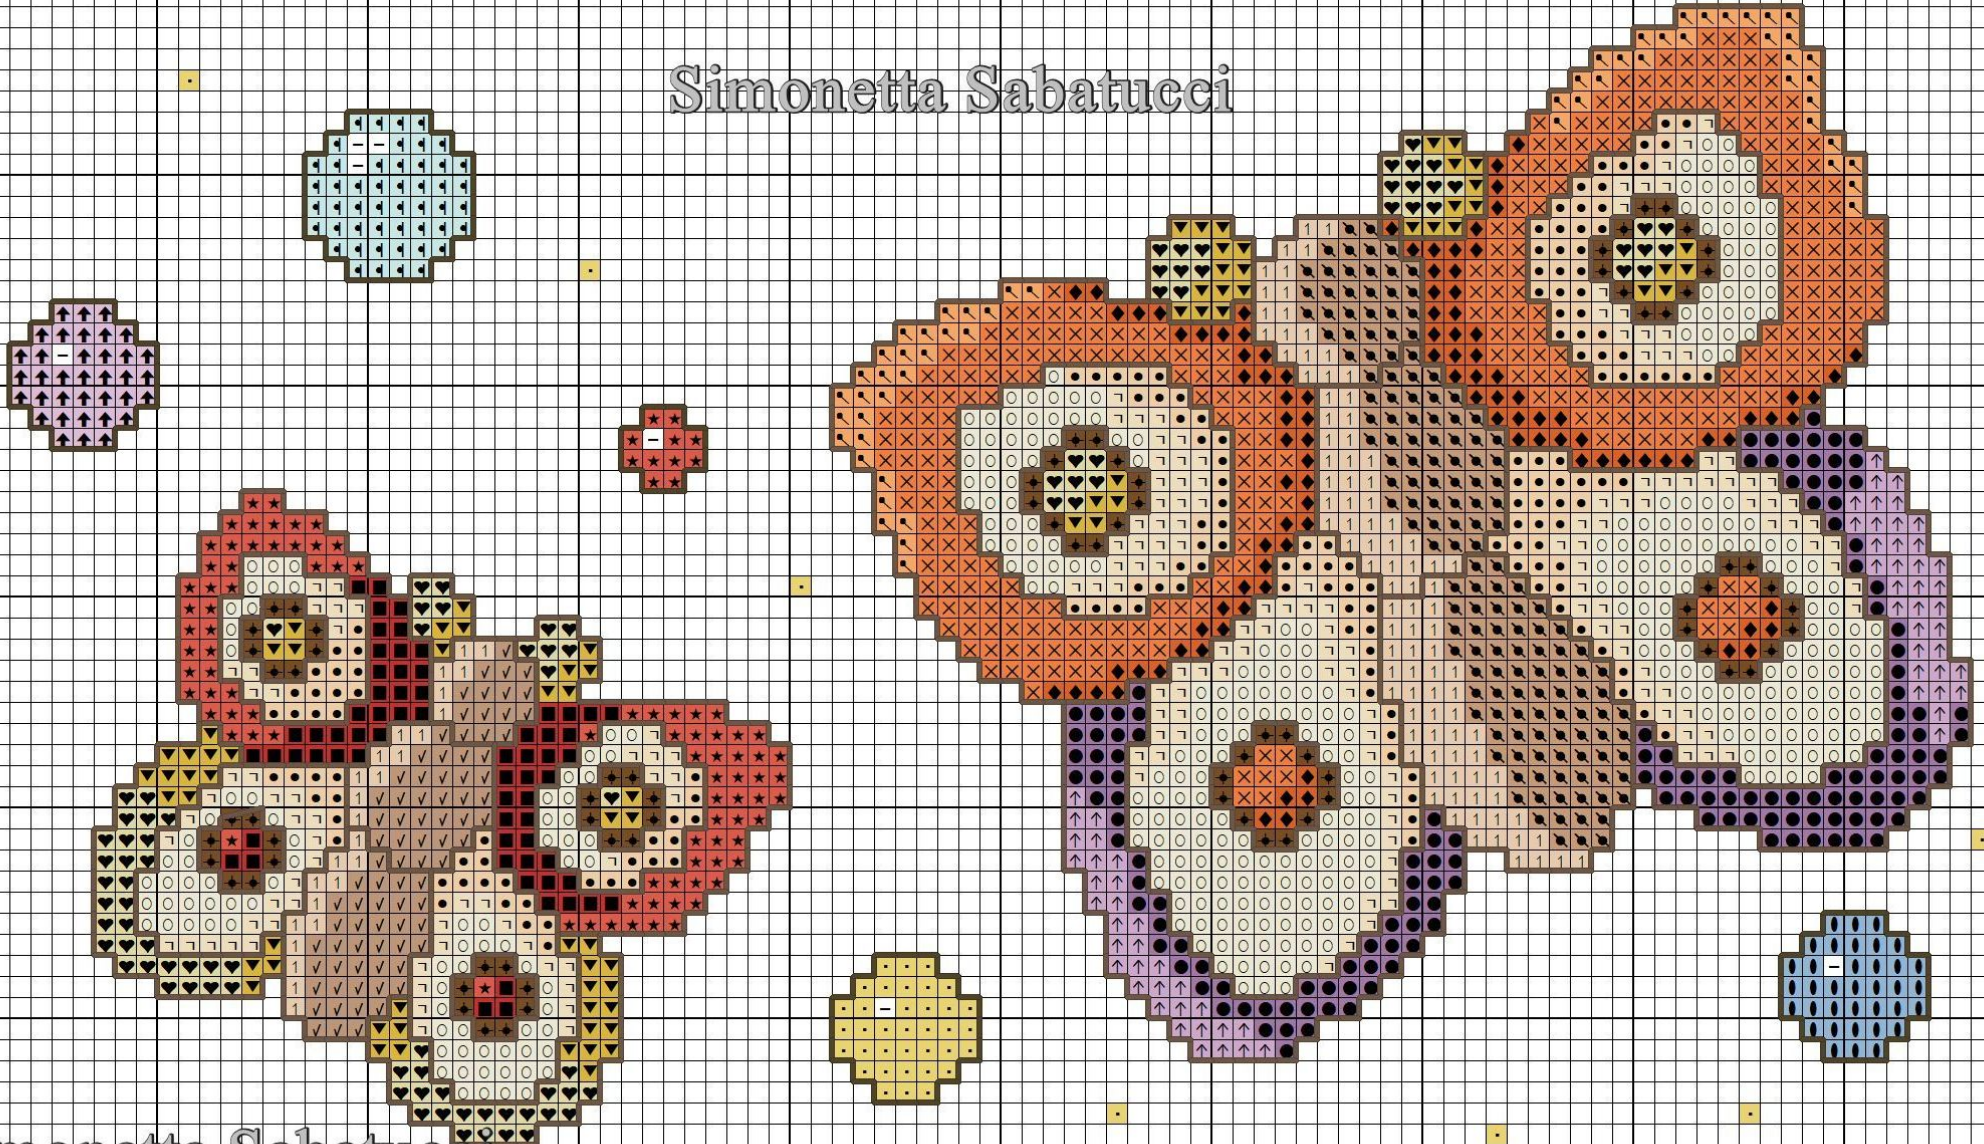

Simonetta Sabatucci

Simonetta Sabatucci

Sim

Simonetta Sabatucci

netta Sabatucci

Simonetta Sabatucci

Simonetta Sabatucci

Simonetta Sabatucci

**Size:** 14 Count, 50.26w X 10.89h cm

**Floss Used for Full Stitches:**

Symbol	Strands	Type	Number	Color
 	2	DMC	153	Violet-VY LT
 	2	DMC	300	Mahogany-VY DK
 	2	DMC	349	Coral-DK
 	2	DMC	350	Coral-MD
 	2	DMC	407	Desert Sand-DK
 	2	DMC	553	Violet
 	2	DMC	554	Violet-LT
 	2	DMC	677	Old Gold-VY LT
 	2	DMC	720	Orange Spice-DK
 	2	DMC	721	Orange Spice-MD
 	2	DMC	722	Orange Spice-LT
 	2	DMC	728	Topaz
 	2	DMC	747	Sky Blue-VY LT
 	2	DMC	783	Topaz-MD
 	2	DMC	945	Tawny
 	2	DMC	950	Desert Sand-LT
 	2	DMC	951	Tawny-LT
 	2	DMC	3064	Desert Sand
 	2	DMC	3755	Baby Blue
 	2	DMC	3770	Tawny-VY LT
 	2	DMC	3820	Straw-DK
 	2	DMC	3822	Straw-LT
 	2	DMC	B5200	Snow White

**Floss Used for Back Stitches:**

Symbol	Strands	Type	Number	Color
 	2	DMC	779	Cocoa-DK