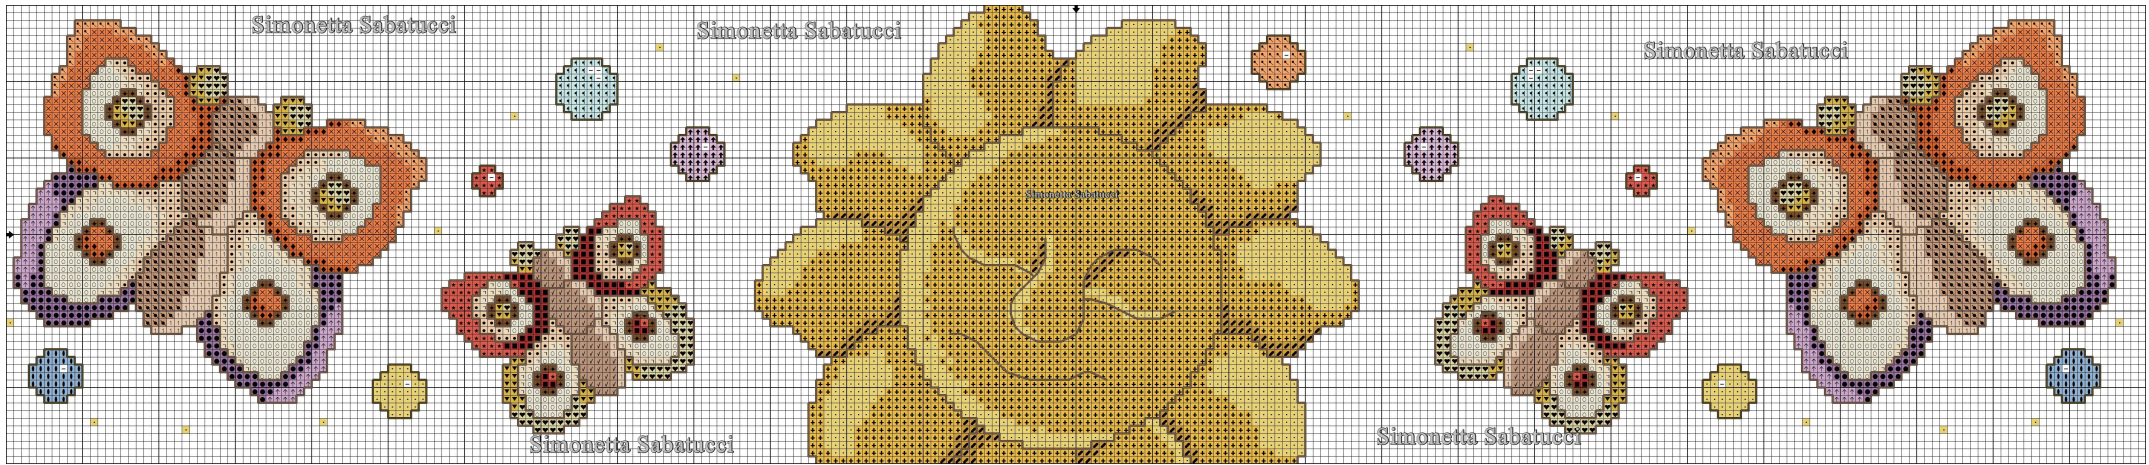

Simonetta Sabatucci

Simonetta Sabatucci

Sim

Simonetta Sabatucci

netta Sabatucci

Simonetta Sabatucci

Simonetta Sabatucci

Simonetta Sabatucci

**Size:** 14 Count, 50.26w X 10.89h cm

**Floss Used for Full Stitches:**

Symbol	Strands	Type	Number	Color
 	2	DMC	153	Violet-VY LT
 	2	DMC	300	Mahogany-VY DK
 	2	DMC	349	Coral-DK
 	2	DMC	350	Coral-MD
 	2	DMC	407	Desert Sand-DK
 	2	DMC	553	Violet
 	2	DMC	554	Violet-LT
 	2	DMC	677	Old Gold-VY LT
 	2	DMC	720	Orange Spice-DK
 	2	DMC	721	Orange Spice-MD
 	2	DMC	722	Orange Spice-LT
 	2	DMC	728	Topaz
 	2	DMC	747	Sky Blue-VY LT
 	2	DMC	783	Topaz-MD
 	2	DMC	945	Tawny
 	2	DMC	950	Desert Sand-LT
 	2	DMC	951	Tawny-LT
 	2	DMC	3064	Desert Sand
 	2	DMC	3755	Baby Blue
 	2	DMC	3770	Tawny-VY LT
 	2	DMC	3820	Straw-DK
 	2	DMC	3822	Straw-LT
 	2	DMC	B5200	Snow White

**Floss Used for Back Stitches:**

Symbol	Strands	Type	Number	Color
 	2	DMC	779	Cocoa-DK