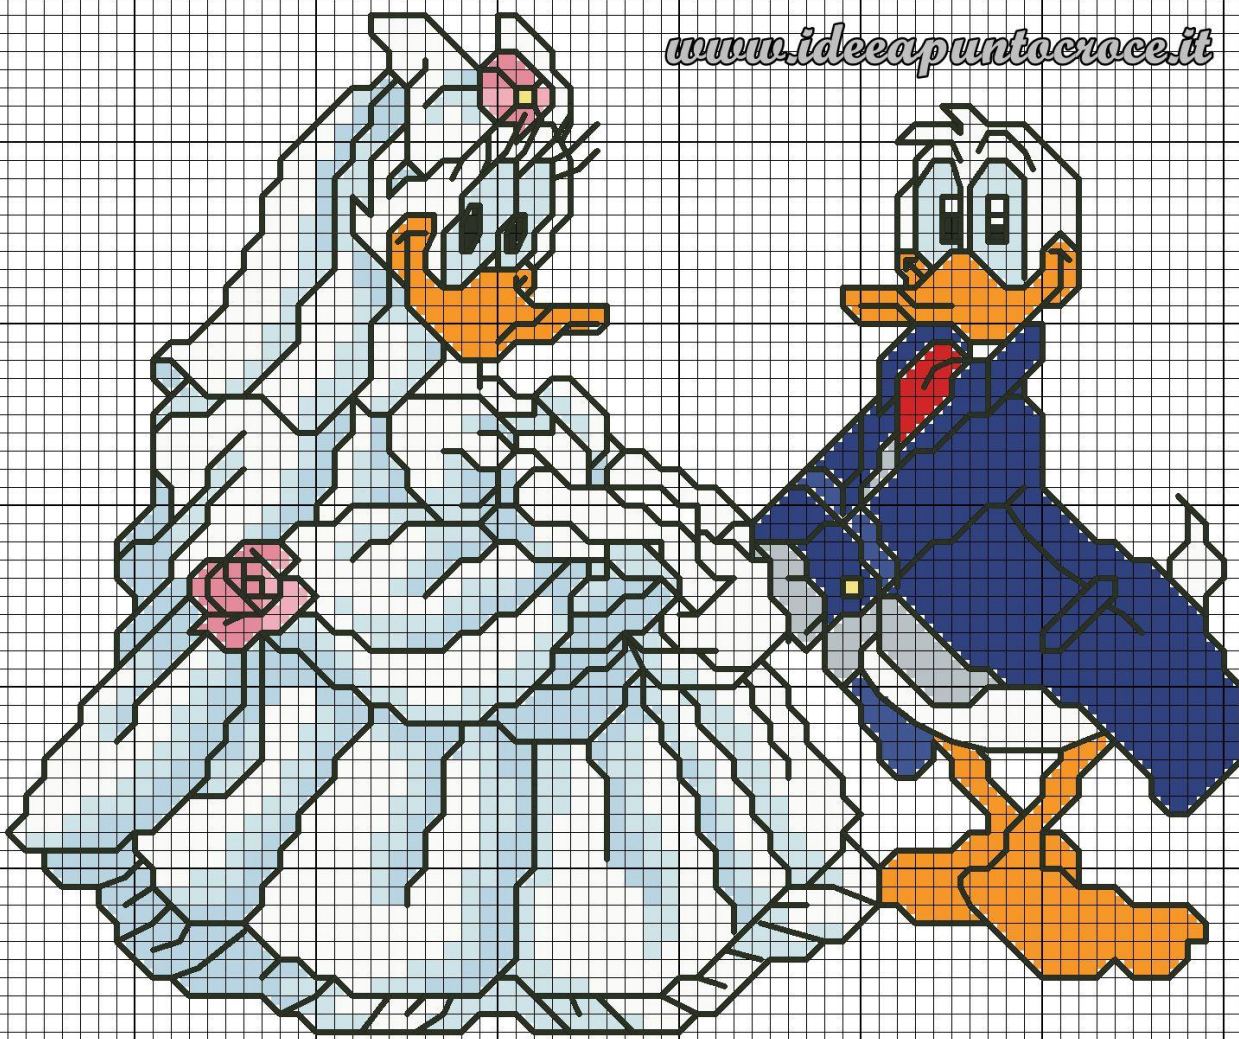

www.ideapuntocroce.it