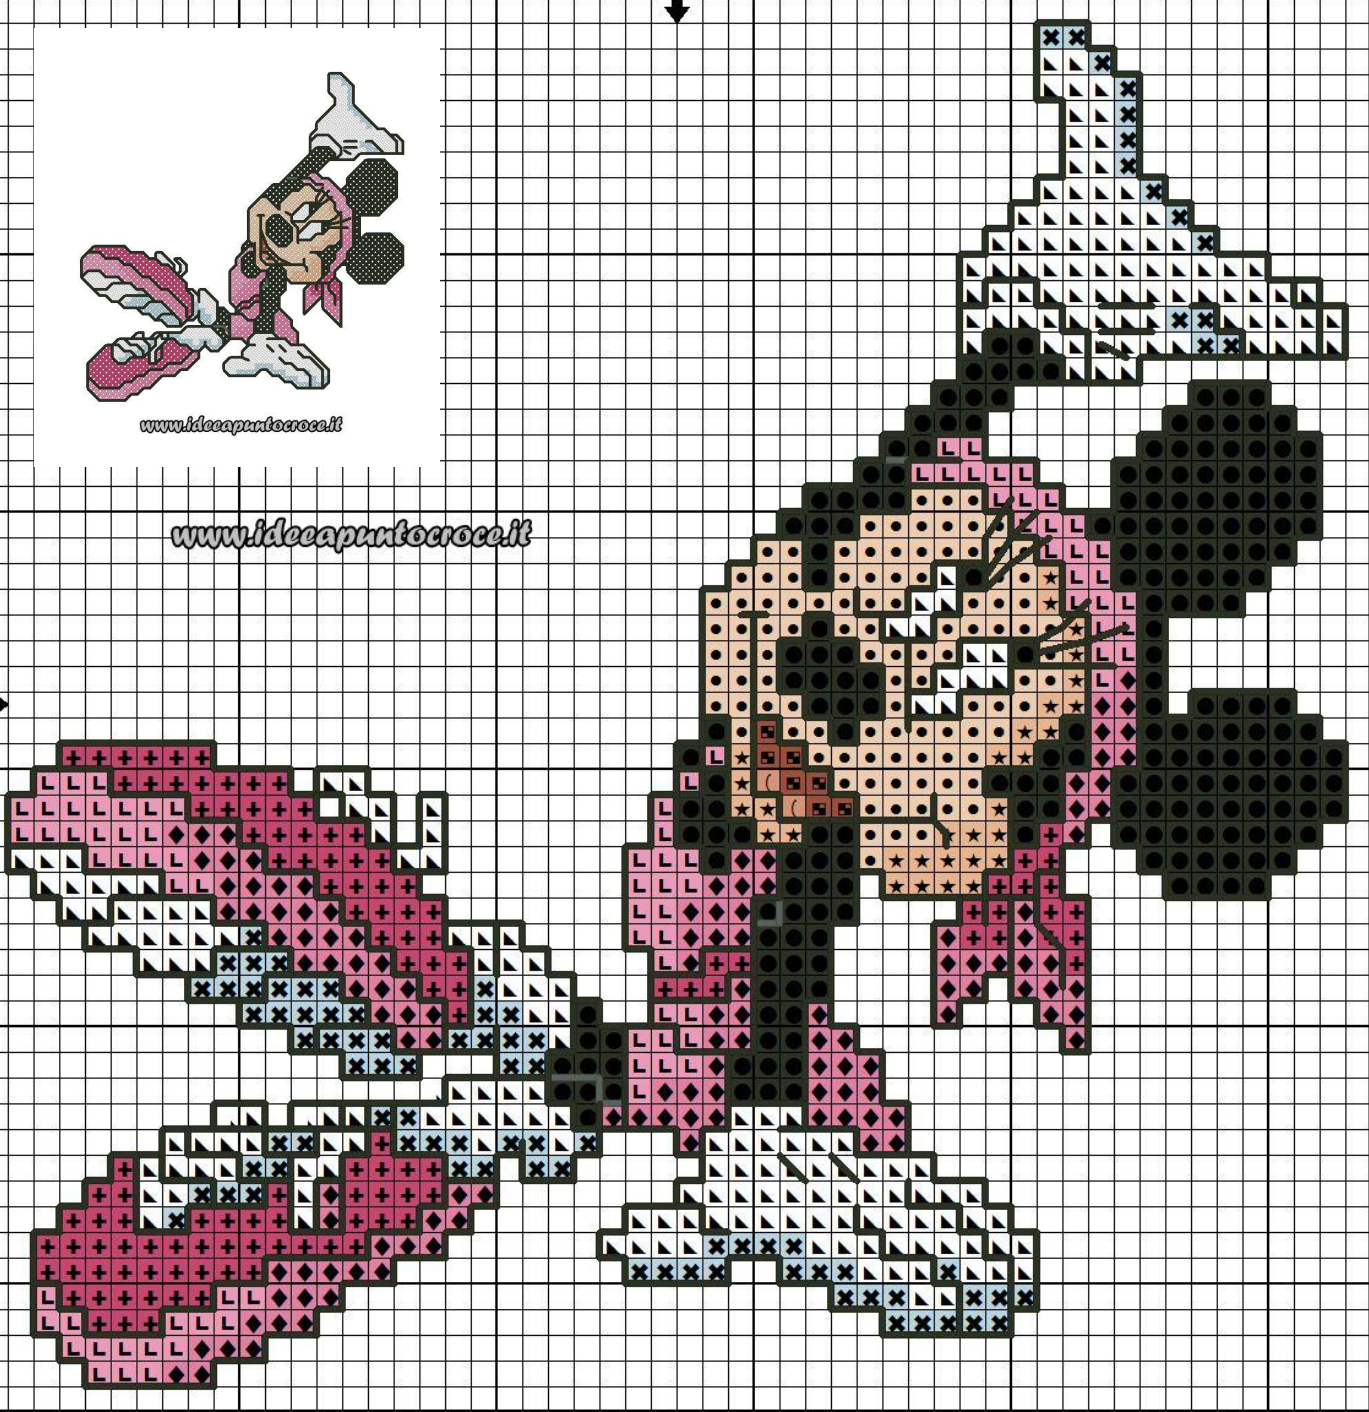

Designed by: WWW.IDEEAPUNTOCROCE.IT

Size: 52w X 53h