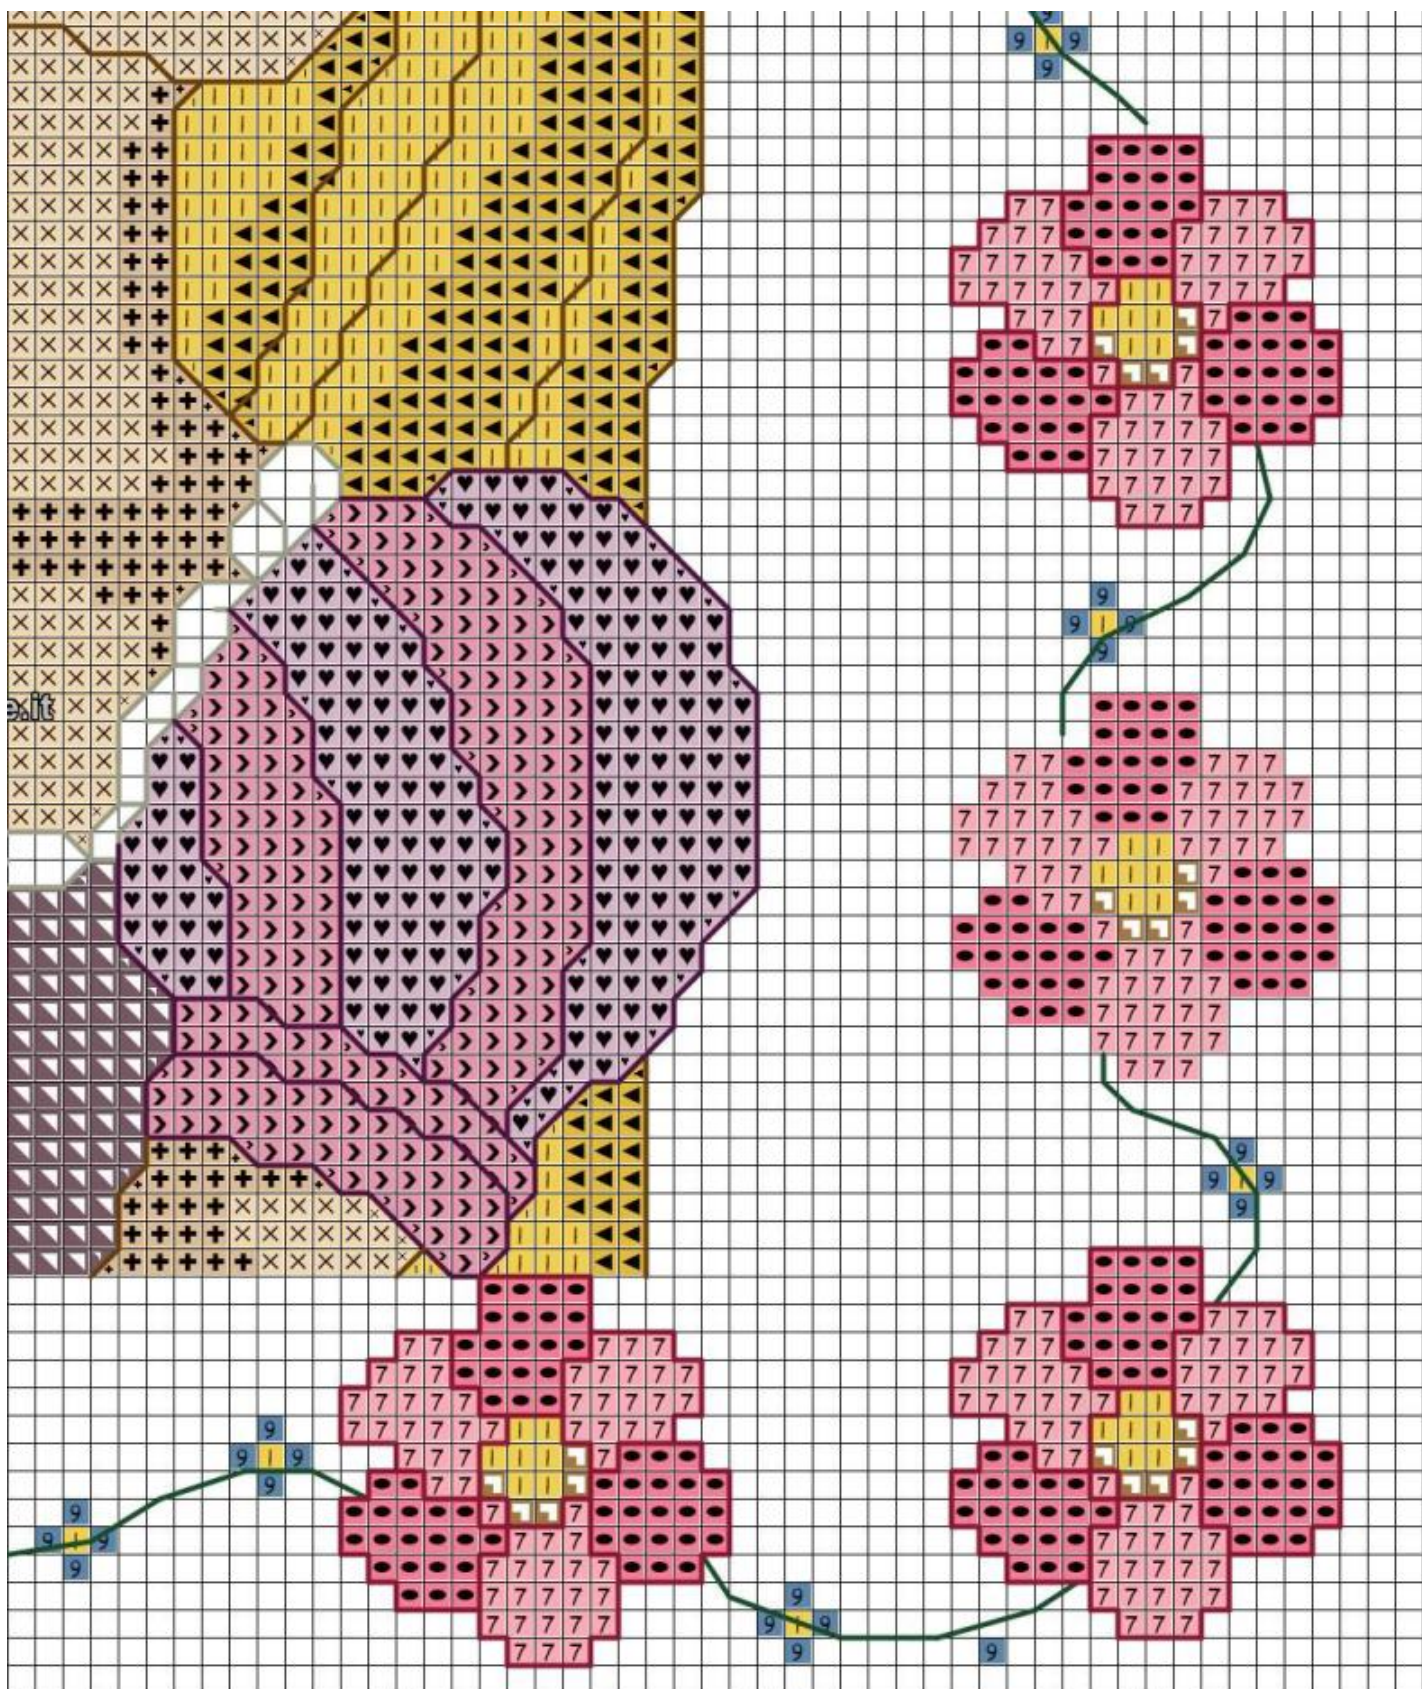

www.ideepuntocroce.it

www.ideeapuntocroce.it

Grid Size: 102W x 121H
Design Area: 18,51 cm x 21,77 cm (102 x 120 stitches)

Legend:

		[2]	DMC	310	black
		[2]	DMC	White	white
		[2]	DMC	801	coffee brown - dk
		[2]	DMC	3708	melon - lt
		[2]	DMC	893	carnation - lt
		[2]	DMC	826	blue - md
		[2]	DMC	435	brown - vy lt
		[2]	DMC	554	violet - lt
		[2]	DMC	3688	mauve - md
		[2]	DMC	738	tan - vy lt
		[2]	DMC	3820	straw - dk
		[2]	DMC	3740	antique violet - dk

Backstitch Lines:

	DMC-310	black
	DMC-801	coffee brown - dk
	DMC-890	pistachio green - ul dk

French Knots:

★ DMC-White white

		[2]	DMC	739	tan - ul vy lt
		[2]	DMC	3821	straw
		[2]	DMC	890	pistachio green - ul dk
		[2]	DMC	469	avocado green
		[2]	DMC	471	avocado green - vy lt
		[2]	DMC	3341	apricot
		[2]	DMC	762	pearl gray - vy lt
		[2]	DMC	550	violet - vy dk
		[2]	DMC	721	orange spice - md
		[2]	DMC	352	coral -lt
		[2]	DMC	347	salmon - vy dk
		[2]	DMC	3325	baby blue - lt

	DMC-550	violet - vy dk
	DMC-647	beaver gray - md
	DMC-3685	mauve - dk