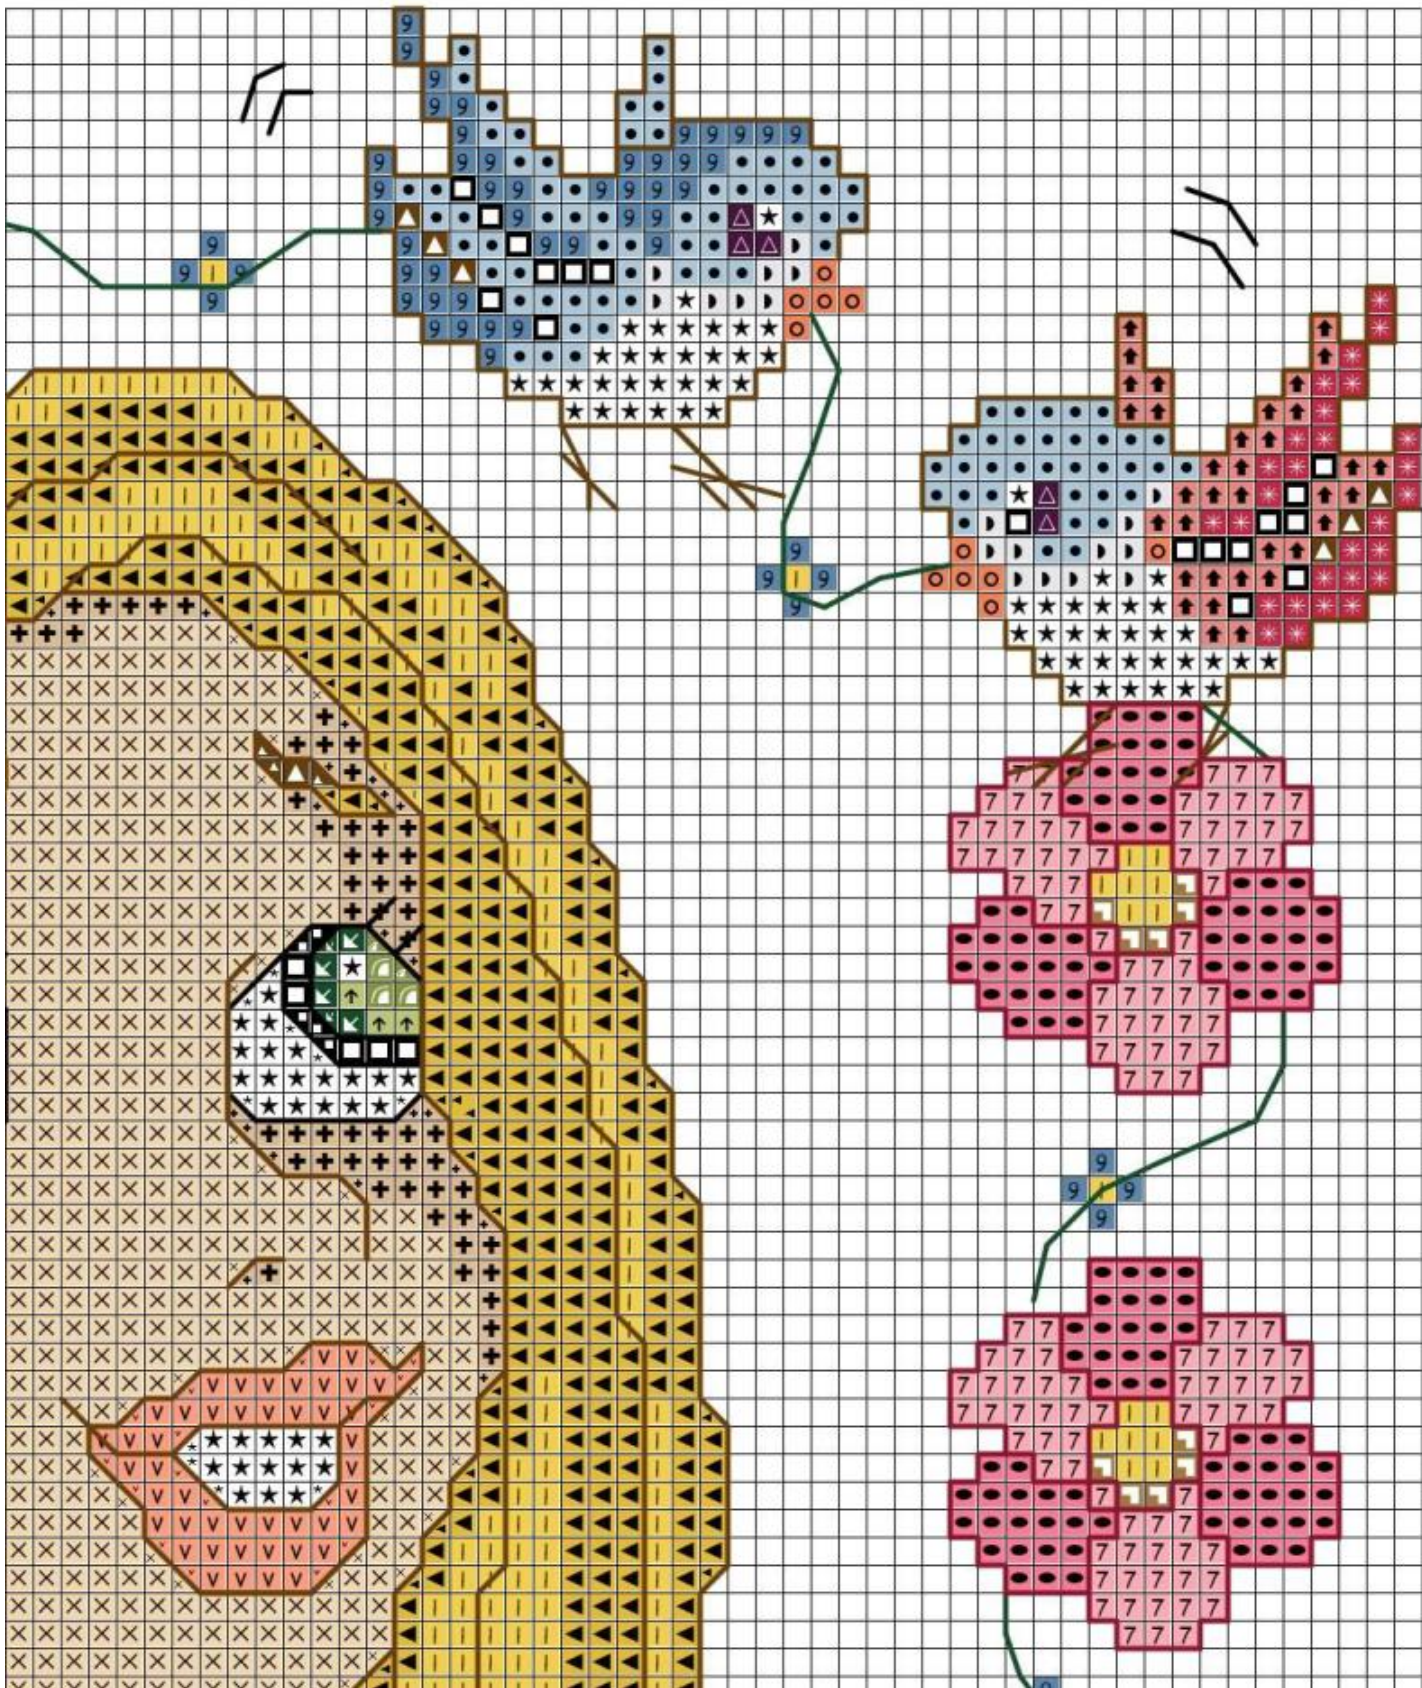

www.ideepuntocroce.it

www.ideeapuntocroce.it

Grid Size: 102W x 121H
Design Area: 18,51 cm x 21,77 cm (102 x 120 stitches)

Legend:

		[2]	DMC	310	black
		[2]	DMC	White	white
		[2]	DMC	801	coffee brown - dk
		[2]	DMC	3708	melon - lt
		[2]	DMC	893	carnation - lt
		[2]	DMC	826	blue - md
		[2]	DMC	435	brown - vy lt
		[2]	DMC	554	violet - lt
		[2]	DMC	3688	mauve - md
		[2]	DMC	738	tan - vy lt
		[2]	DMC	3820	straw - dk
		[2]	DMC	3740	antique violet - dk

Backstitch Lines:

	DMC-310	black
	DMC-801	coffee brown - dk
	DMC-890	pistachio green - ul dk

French Knots:

★ DMC-White white

		[2]	DMC	739	tan - ul vy lt
		[2]	DMC	3821	straw
		[2]	DMC	890	pistachio green - ul dk
		[2]	DMC	469	avocado green
		[2]	DMC	471	avocado green - vy lt
		[2]	DMC	3341	apricot
		[2]	DMC	762	pearl gray - vy lt
		[2]	DMC	550	violet - vy dk
		[2]	DMC	721	orange spice - md
		[2]	DMC	352	coral -lt
		[2]	DMC	347	salmon - vy dk
		[2]	DMC	3325	baby blue - lt

	DMC-550	violet - vy dk
	DMC-647	beaver gray - md
	DMC-3685	mauve - dk