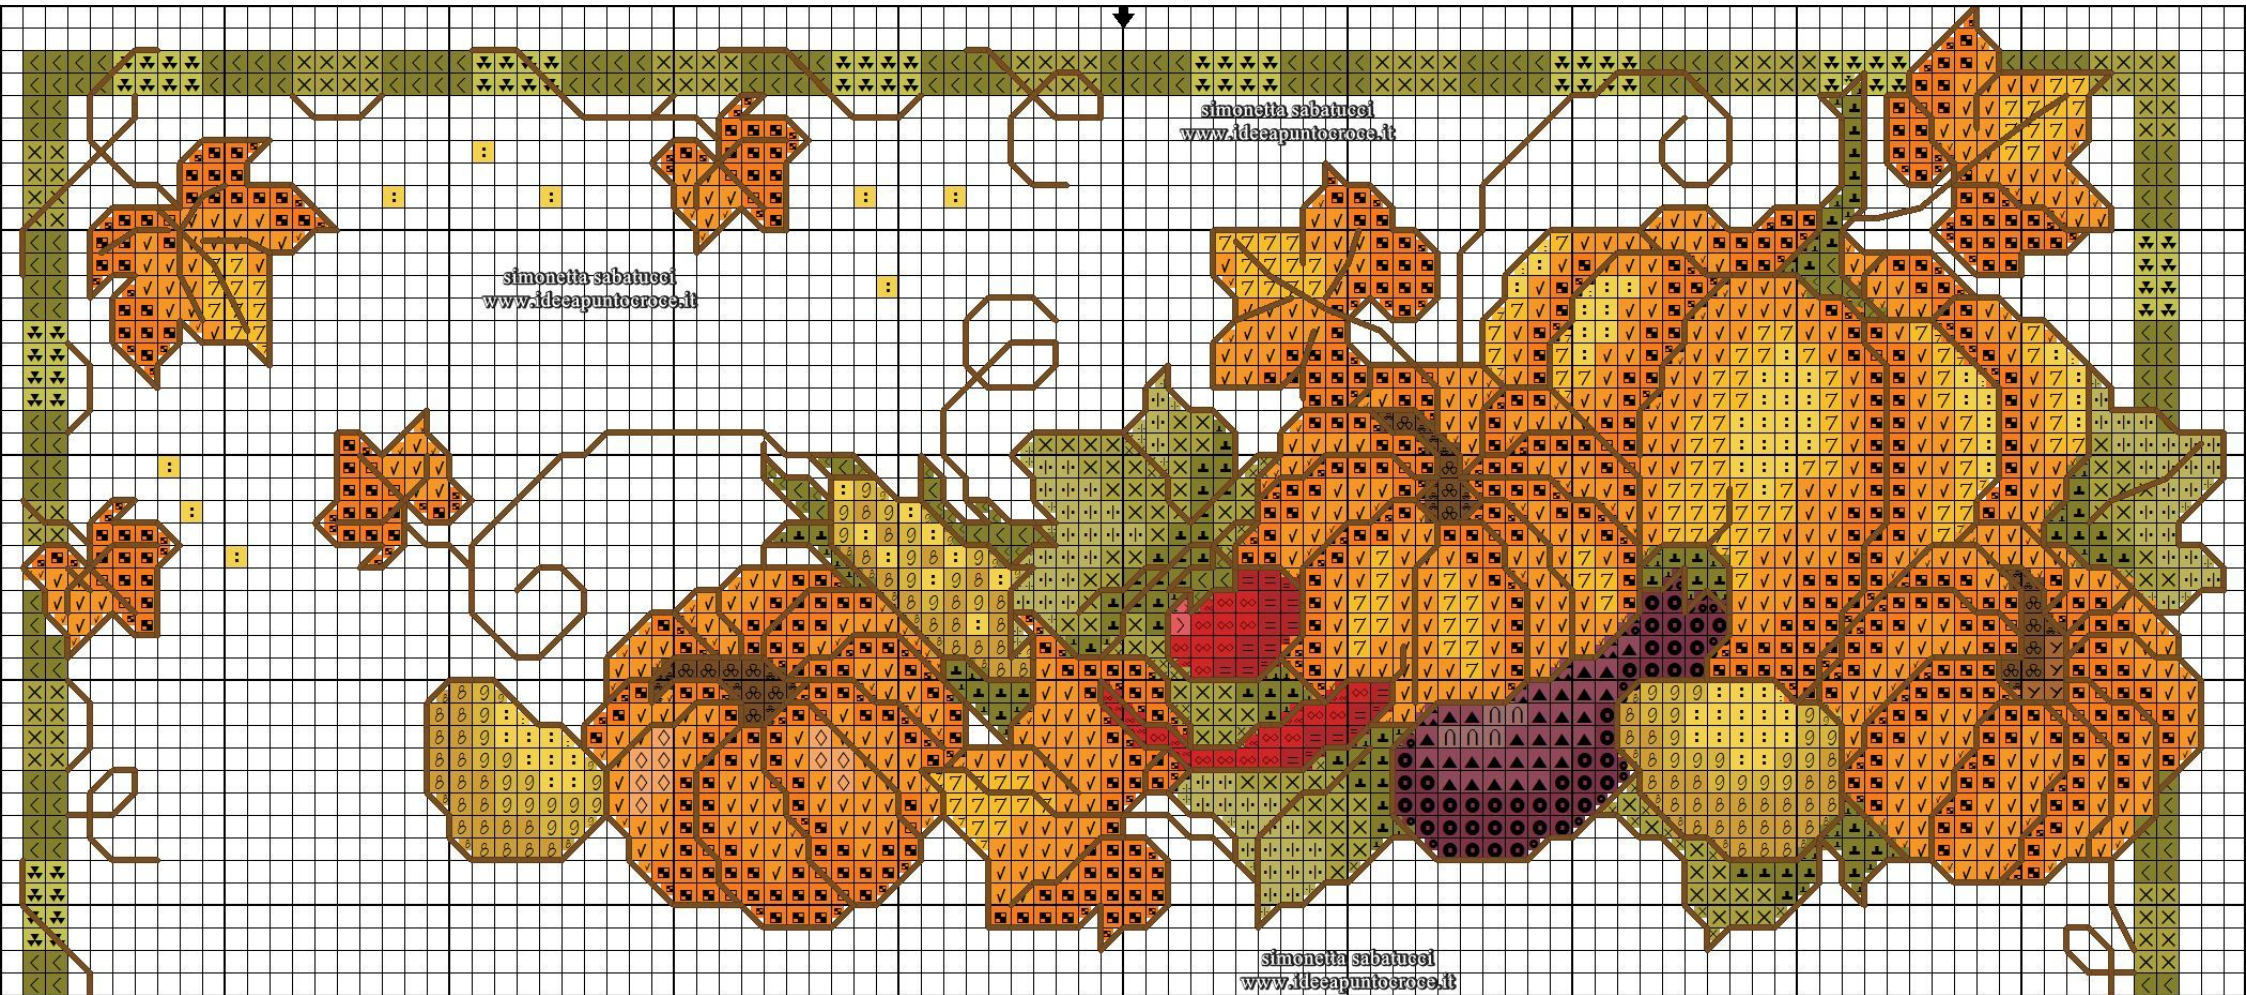

simonetta sabatucci
www.ideapuntocroce.it

simonetta sabatucci
www.ideapuntocroce.it

simonetta sabatucci
www.ideapuntocroce.it